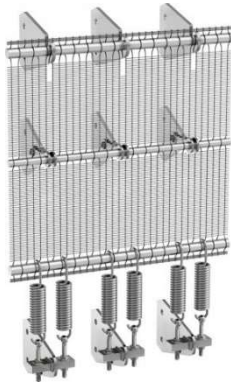

ATTACHMENT SOLUTIONS

Ceiling Clip System

Extended loop – eyebolts

Extended loops – hook at top

Eye hooks

Eyebolt

Flat & angle

Flats with flat eye

Flats with clevis

Flats, clevis & binding rod

Frame

Outrigger tension system

Reinforced internal flat bar

StealthLok

StealthLok Sprung

U-binding frame