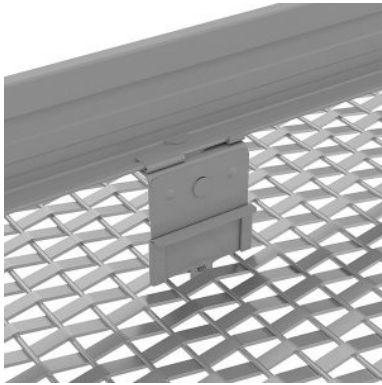

ATTACHMENT SOLUTIONS

Ceiling Clip System

Extended loop – eyebolts

Extended loops – hook at top

Eye hooks

Eyebolt

Flat & angle

Flats with flat eye

Flats with clevis

Flats, clevis & binding rod

Frame

Outrigger tension system

Reinforced internal flat bar

StealthLok

StealthLok Sprung

U-binding frame