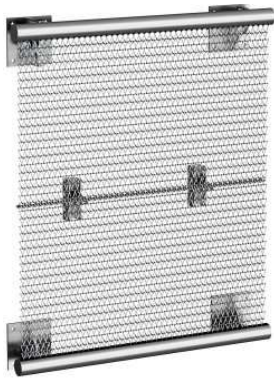

ATTACHMENT SOLUTIONS

Ceiling Clip System

Extended loop – eyebolts

Extended loops – hook at top

Eye hooks

Eyebolt

Flat & angle

Flats with flat eye

Flats with clevis

Flats, clevis & binding rod

Frame

Outrigger tension system

Reinforced internal flat bar

StealthLok

StealthLok Sprung

U-binding frame