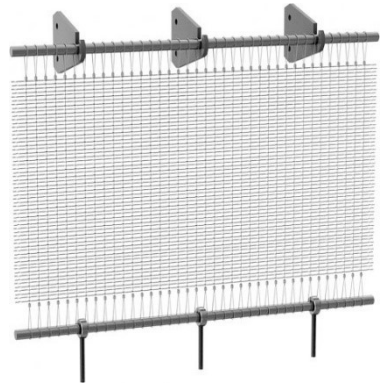

ATTACHMENT SOLUTIONS

Ceiling Clip System

Extended loop – eyebolts

Extended loops – hook at top

Eye hooks

Eyebolt

Flat & angle

Flats with flat eye

Flats with clevis

Flats, clevis & binding rod

Frame

Outrigger tension system

Reinforced internal flat bar

StealthLok

StealthLok Sprung

U-binding frame