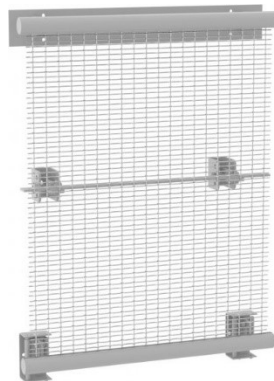

ATTACHMENT SOLUTIONS

Ceiling Clip System

Extended loop – eyebolts

Extended loops – hook at top

Eye hooks

Eyebolt

Flat & angle

Flats with flat eye

Flats with clevis

Flats, clevis & binding rod

Frame

Outrigger tension system

Reinforced internal flat bar

StealthLok

StealthLok Sprung

U-binding frame