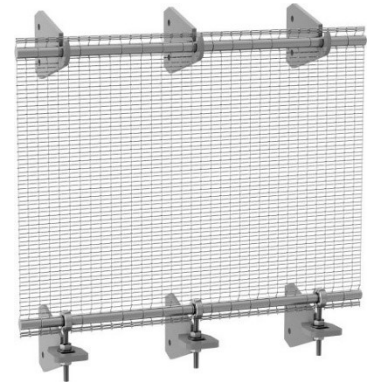

WIB - hooks and eyebolts

TSI CONTRACTS (THAILAND) CO., LTD.

231-231/1 Soi Phawana, Khwang Samsennok,
Khet HuayKwang, Bangkok 10310

Tel. : +662 541 9388-9

E-mail : info@tsicontractsthai.com